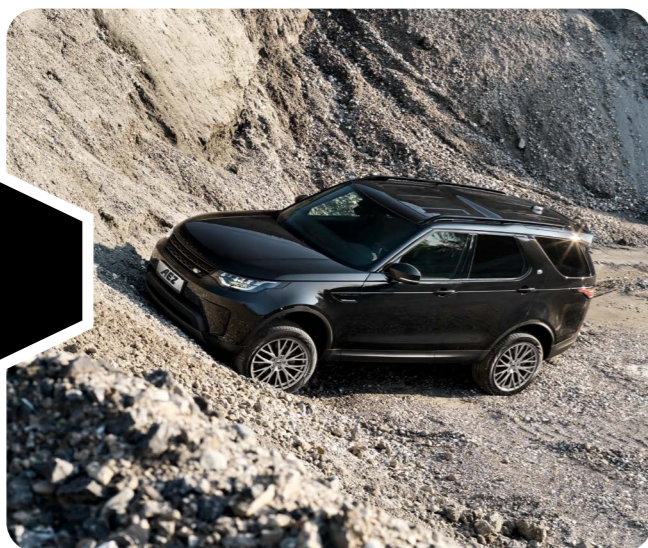

DESIGN. QUALITY. LIFESTYLE.